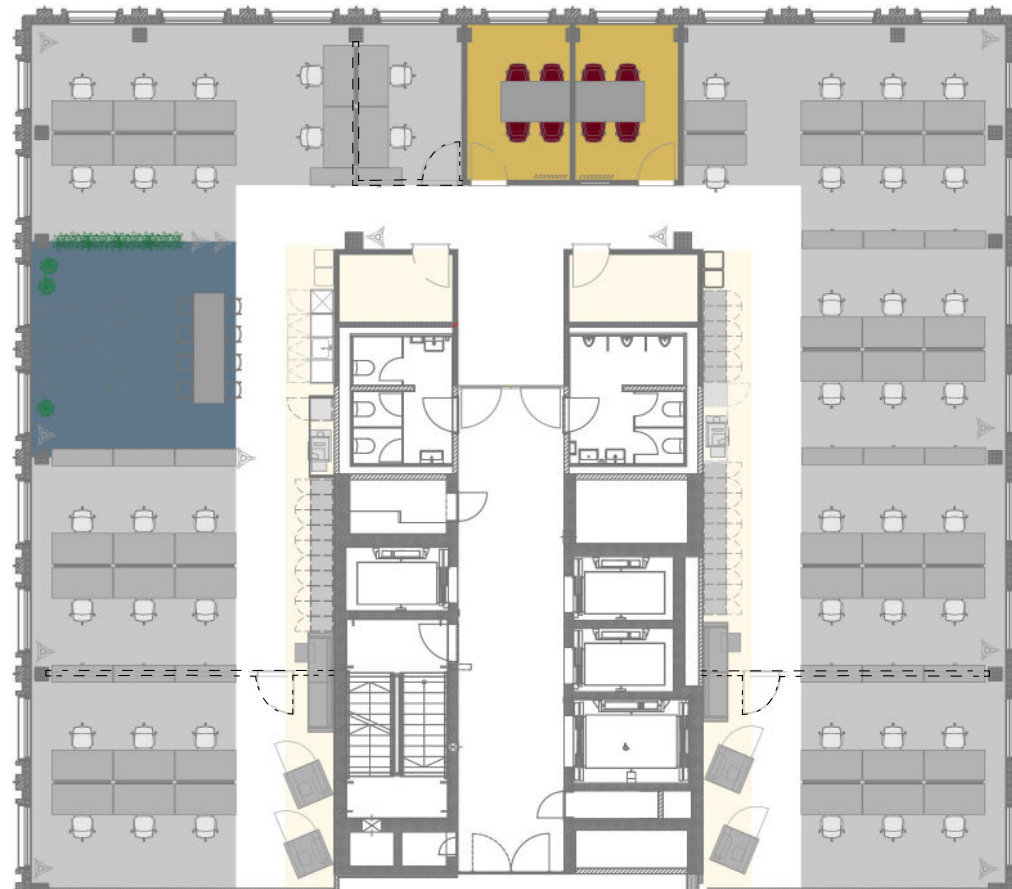

R2 Tower

Richtistrasse 2
8304 Wallisellen

9. floor
433 m²
Max. 48 workspaces

on a scale of 1:200

0 1 2 5 10m