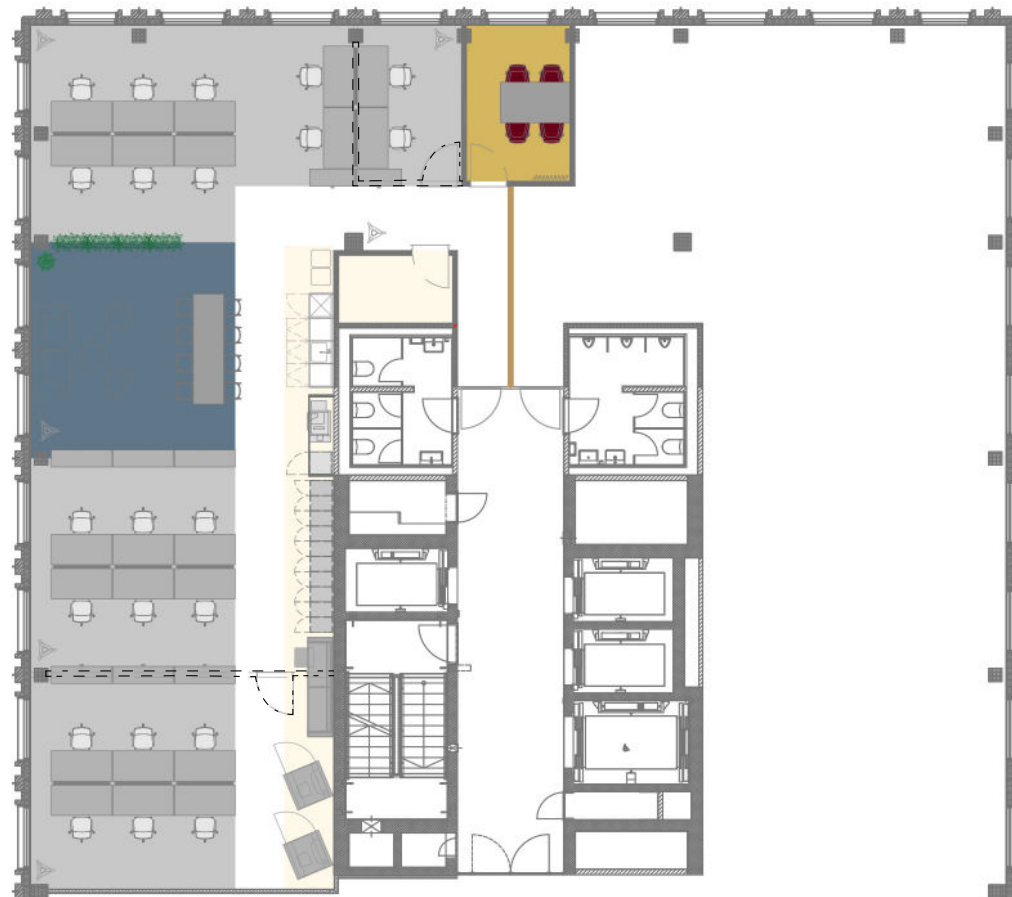

R2 Tower

Richtistrasse 2
8304 Wallisellen

9. floor
222 m²
Max. 22 workspaces

on a scale of 1:200

0 1 2 5 10m