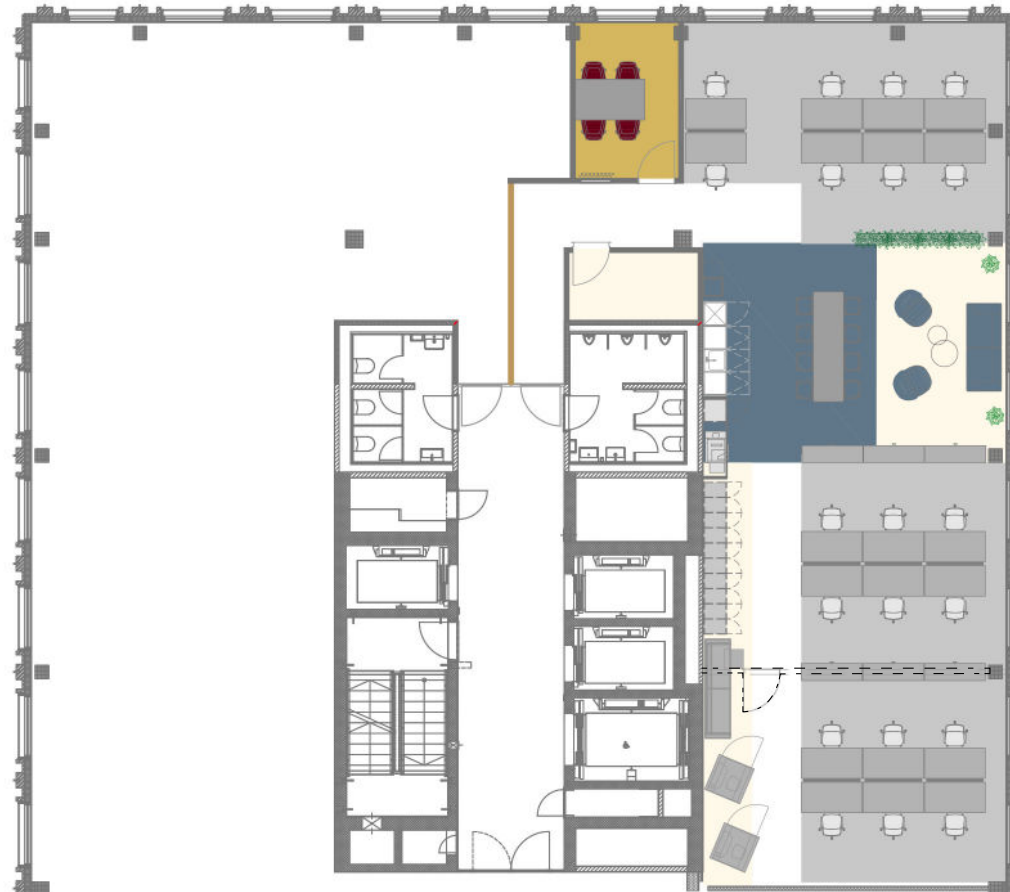

R2 Tower

Richtistrasse 2
8304 Wallisellen

9. floor
211 m²
Max. 20 workspaces

on a scale of 1:200

0 1 2 5 10m