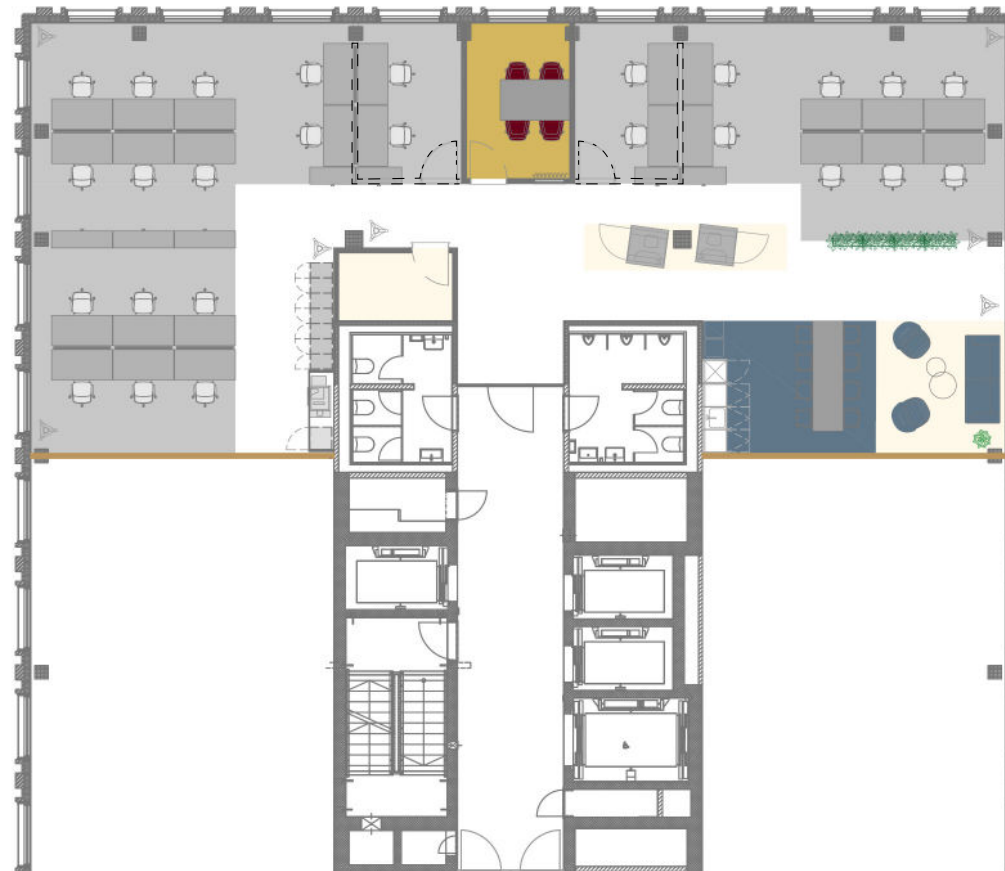

R2 Tower

Richtistrasse 2
8304 Wallisellen

8. floor
262 m²
Max. 26 workspaces

on a scale of 1:200

0 1 2 5 10m