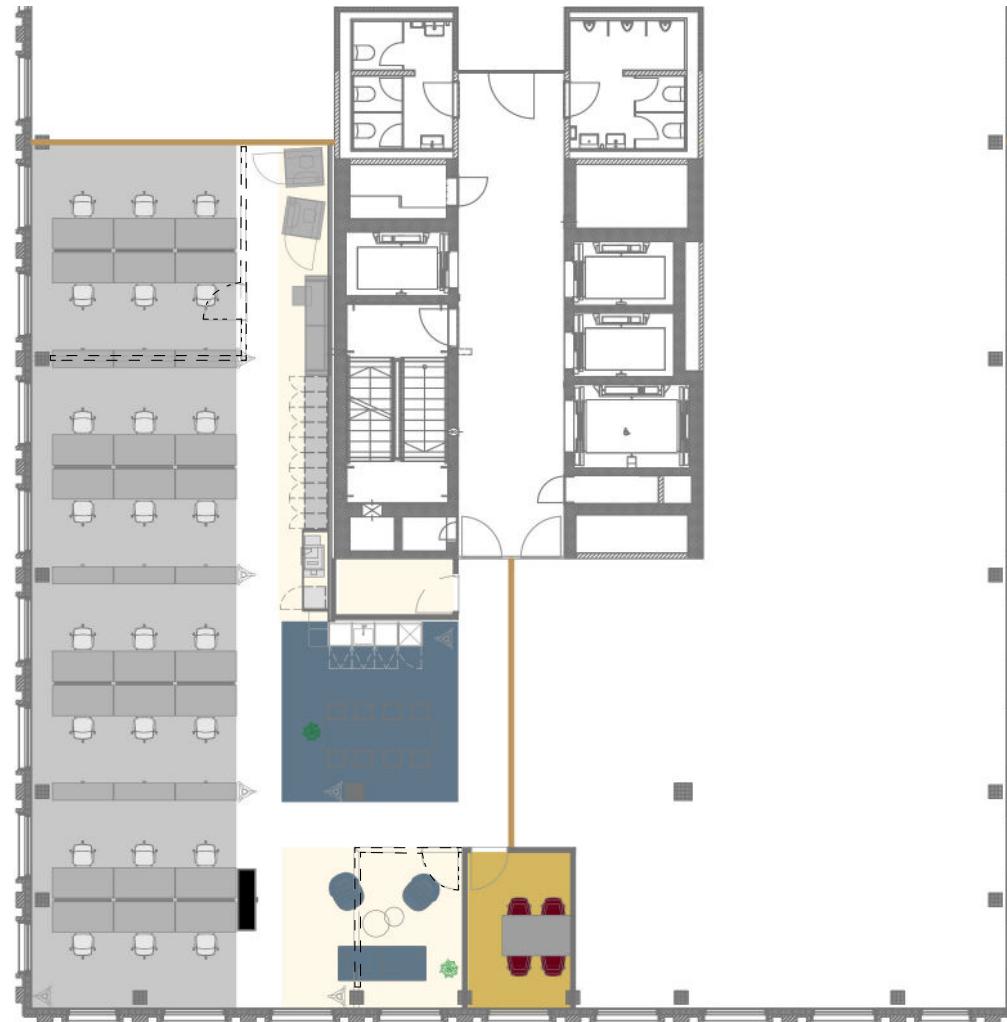

## R2 Tower

Richtistrasse 2  
8304 Wallisellen

8. floor  
238 m<sup>2</sup>  
Max. 24 workspaces

on a scale of 1:200

0 1 2 5 10m