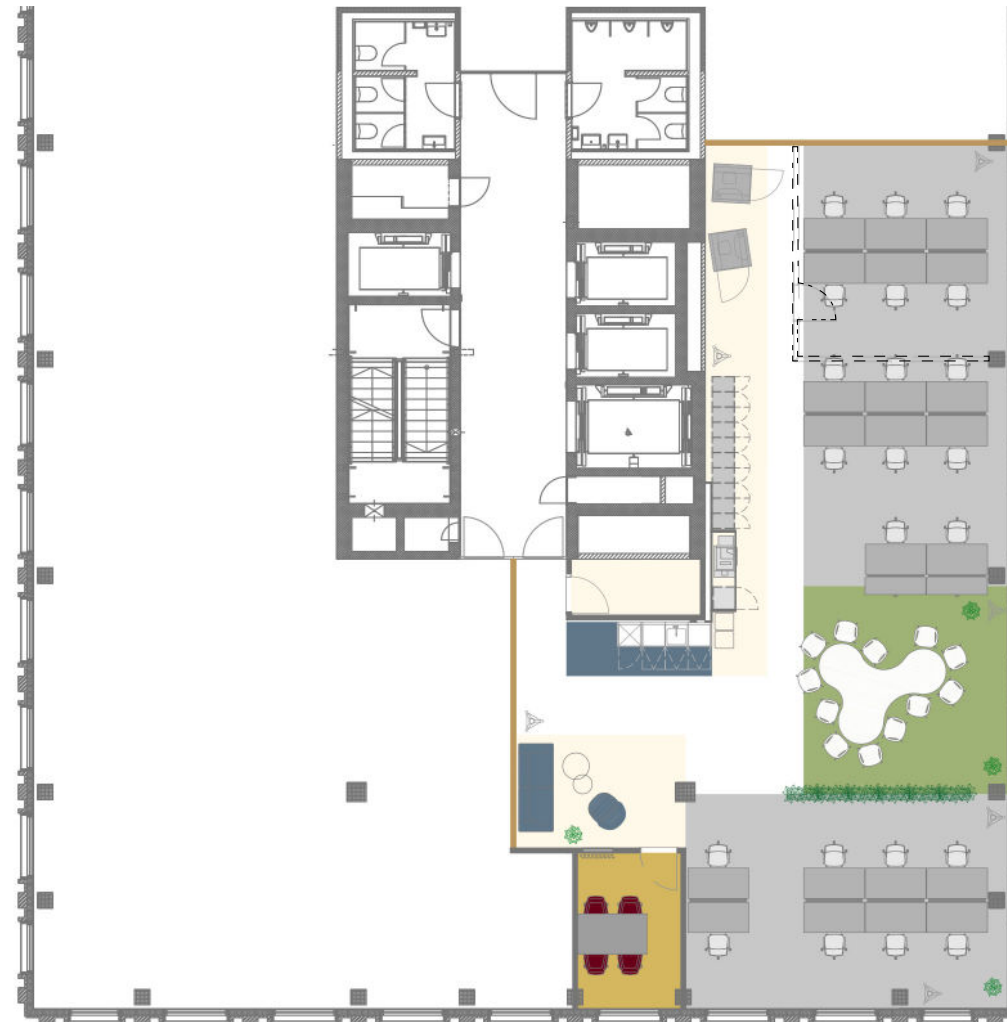

R2 Tower

Richtistrasse 2
8304 Wallisellen

8. floor
231 m²
Max. 22 workspaces

on a scale of 1:200

0 1 2 5 10m