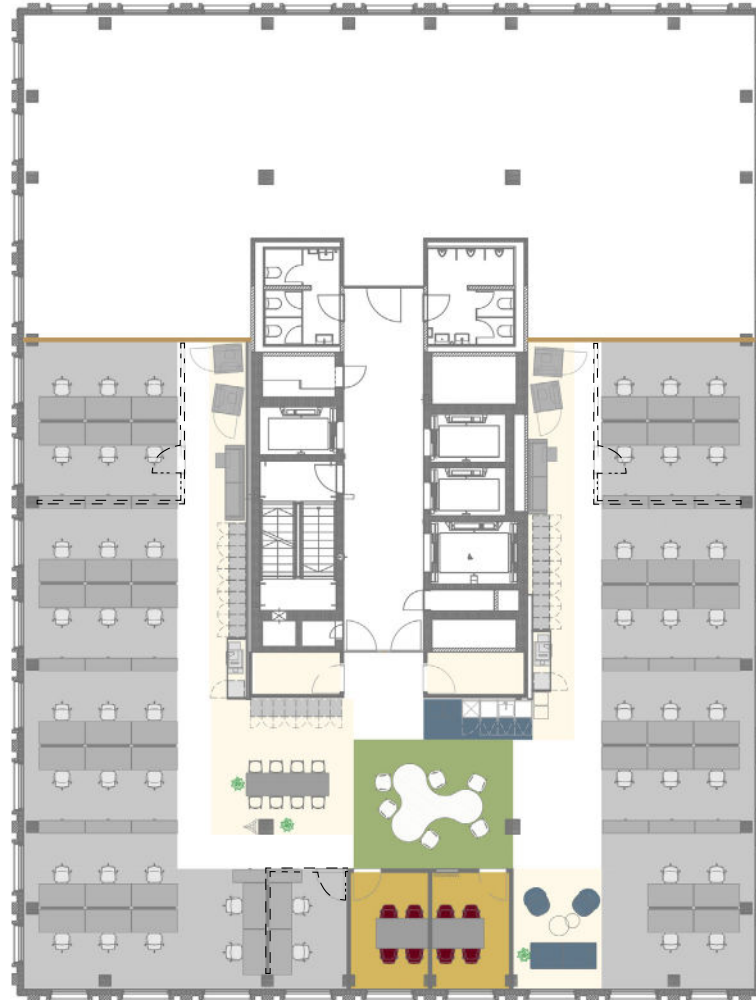

## R2 Tower

Richtistrasse 2  
8304 Wallisellen

7. floor  
469 m<sup>2</sup>  
Max. 50 workspaces

on a scale of 1:250

0 1 2 5 10 m