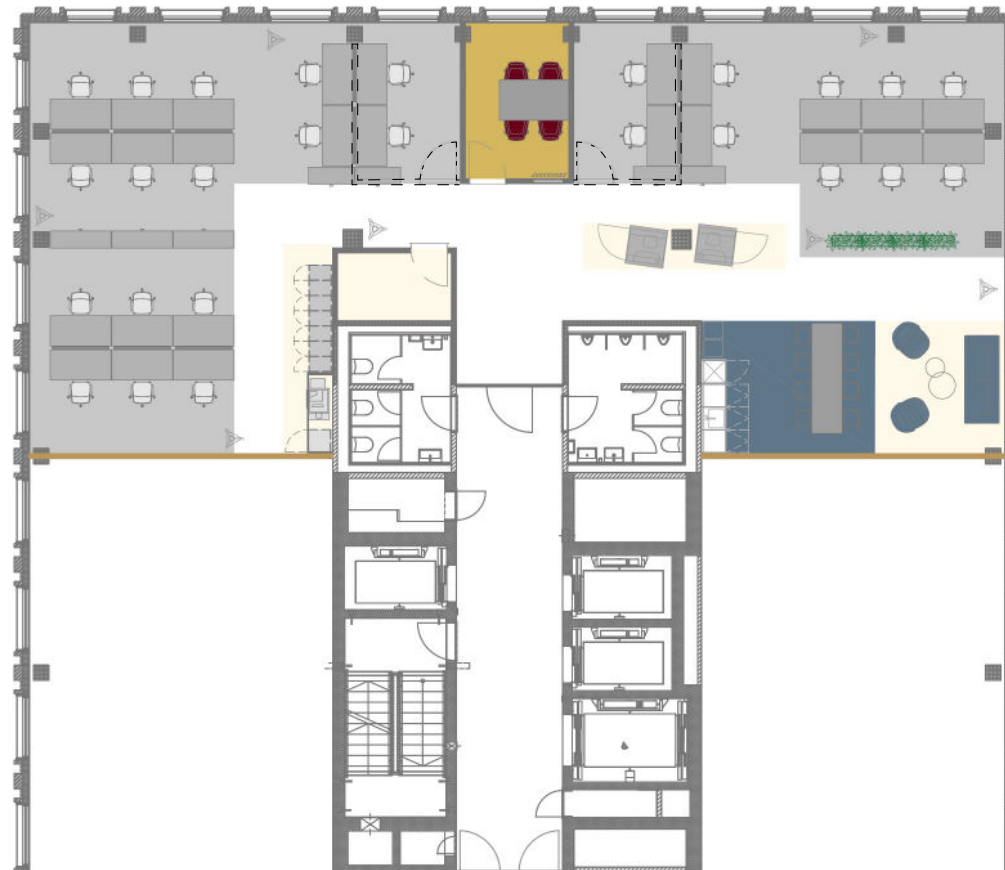

R2 Tower

Richtistrasse 2
8304 Wallisellen

7. floor
262 m²
Max. 26 workspaces

on a scale of 1:200

0 1 2 5 10 m