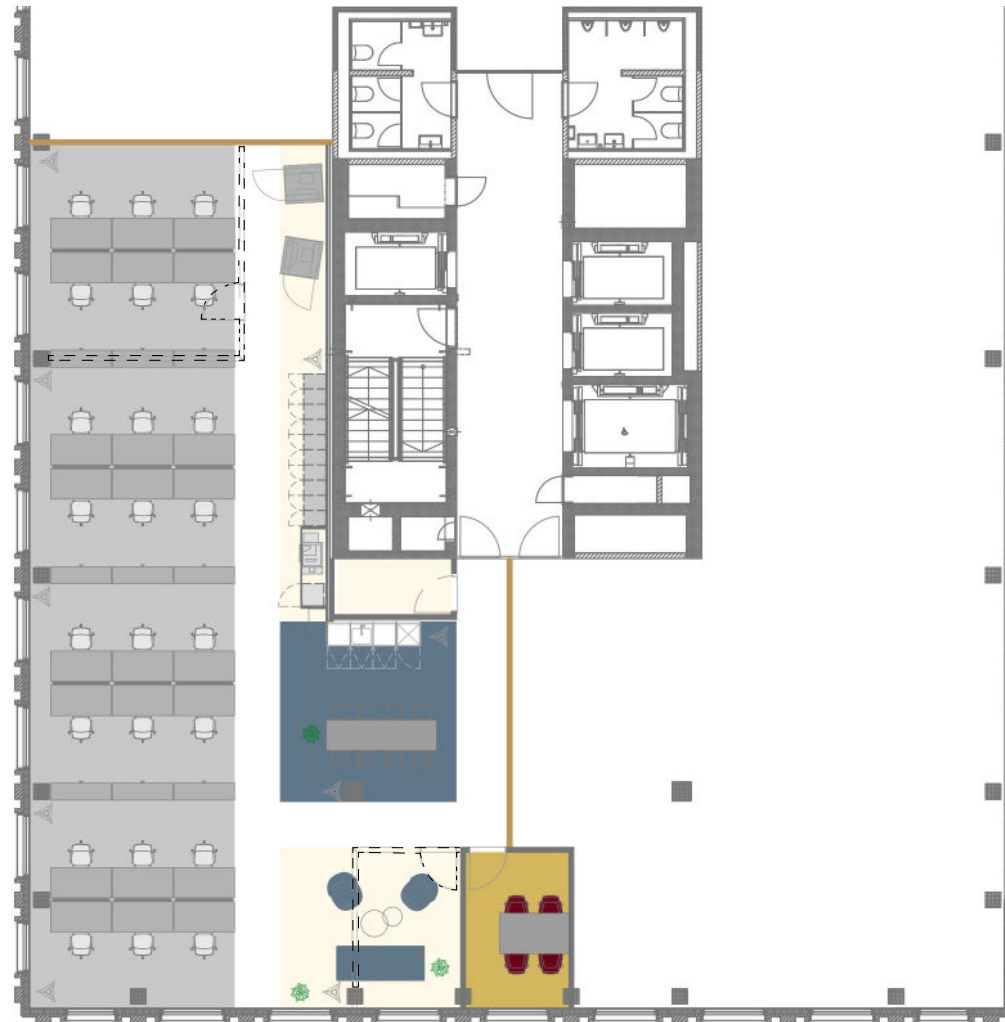

R2 Tower

Richtistrasse 2
8304 Wallisellen

7. floor
238 m²
Max. 24 workspaces

on a scale of 1:200

0 1 2 5 10m