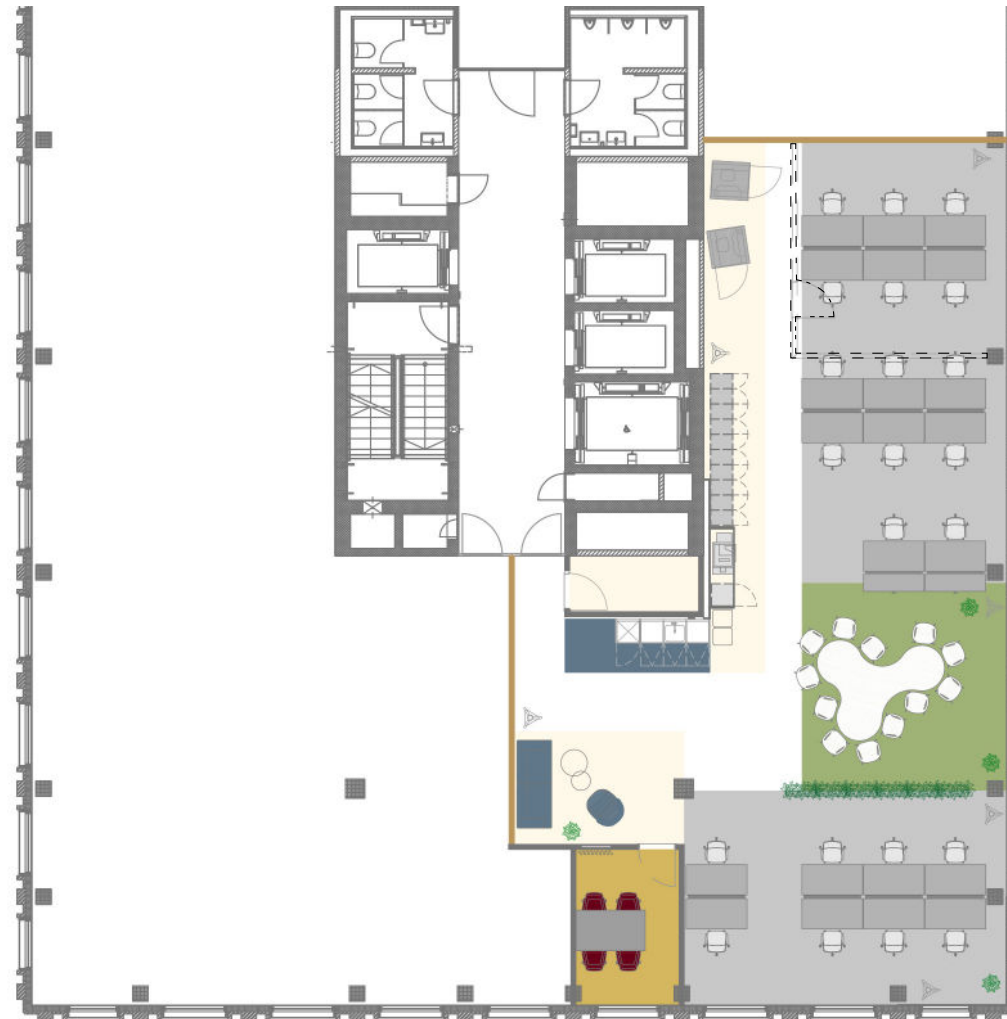

R2 Tower

Richtistrasse 2
8304 Wallisellen

7. floor
231 m²
Max. 22 workspaces

on a scale of 1:200

0 1 2 5 10m