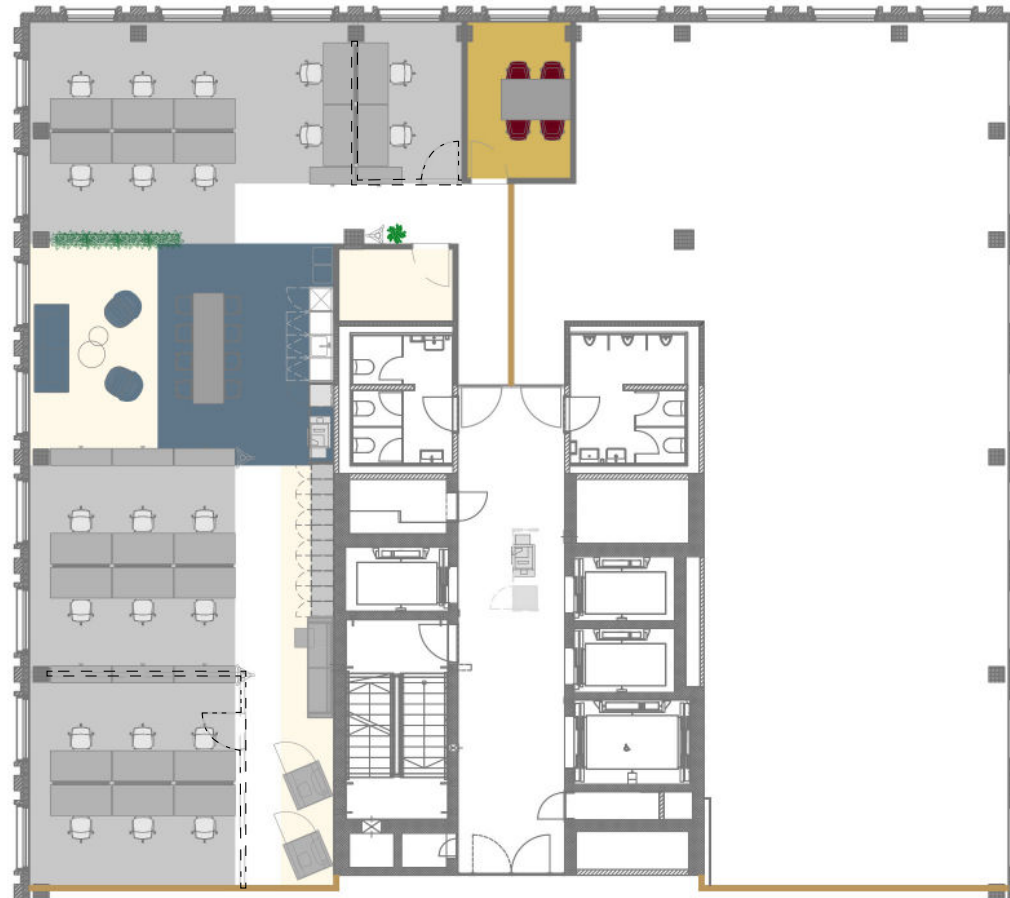

R2 Tower

Richtistrasse 2
8304 Wallisellen

6. floor
221 m²
Max. 22 workspaces

on a scale of 1:200

0 1 2 5 10m